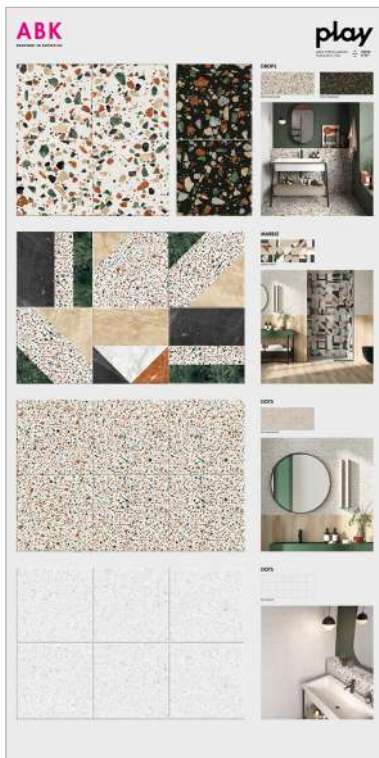

€ 80

**K-PLT02**  
RIEPILOGO COLORI /  
COLOURS CHART  
CLASSIC • LABYRINTH

€ 80

**K-PLT03**  
RIEPILOGO COLORI /  
COLOURS CHART  
RE-USED • CARPET • OXYDE

€ 80

**K-PLT04**  
RIEPILOGO COLORI /  
COLOURS CHART  
DOTS • DROPS • MARBLE