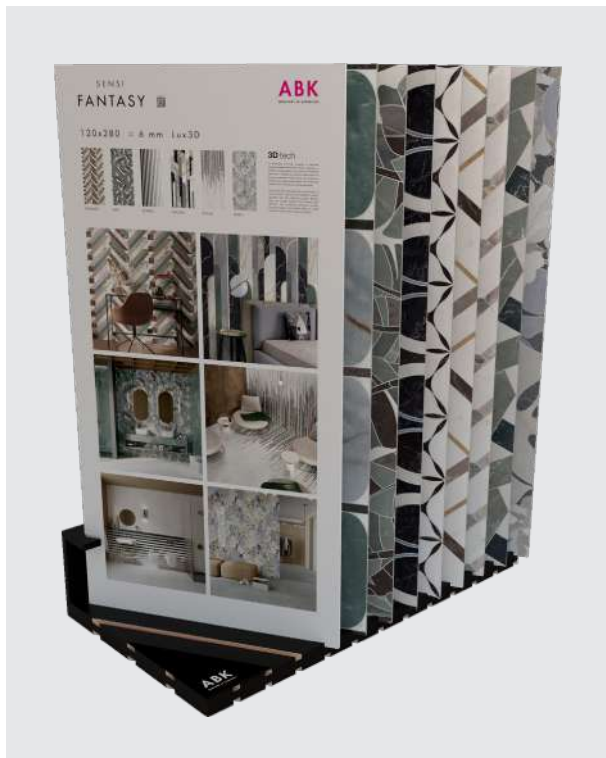

SENSI 900  
VENEZIA NUVOLE  
60X120 / 120X120

POETRY COLORS  
BLUSH  
7,5X15

REFERENCE IMAGE

**XXC-SF**  
CATALOGO

SHOWROOM SET

**WWSF01**

SET SENSI FANTASY  
8 PEZZI • 1 PANNELLO GRAFICO  
8 PIECES • 1 GRAPHIC PANEL  
DIM. 100L X 55P X 122H