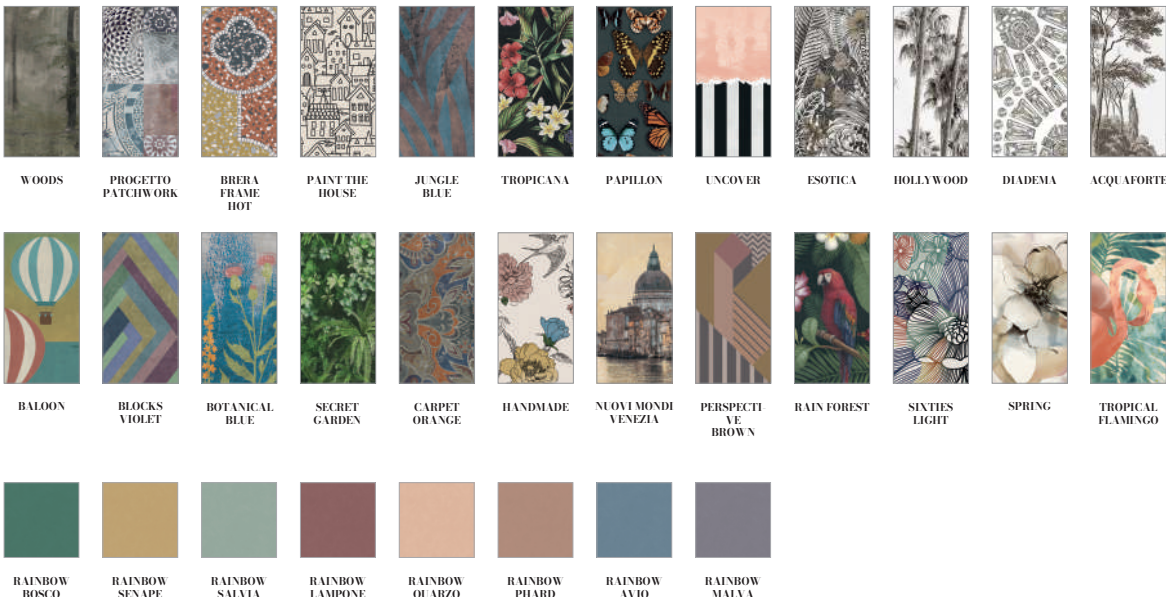

€ 5

TABLE DISPLAYS

DISWSTYLE

€ 85