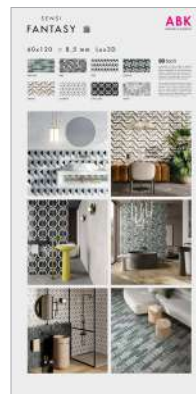

C 220

PANNELLO GRAFICO  
GRAPHIC PANEL

FRONTE  
FRONT

RETRO  
BACK

PEZZI  
PIECES:

ABACUS

BALI

FLOWER