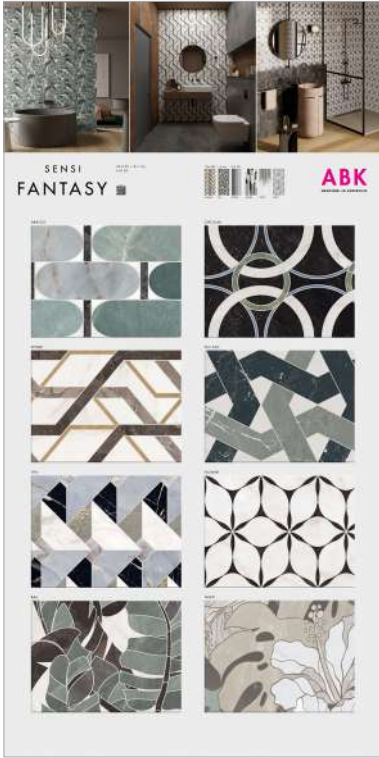

K-SFT01
C 110
RIEPILOGO COLORI /
COLOURS CHART

60X120