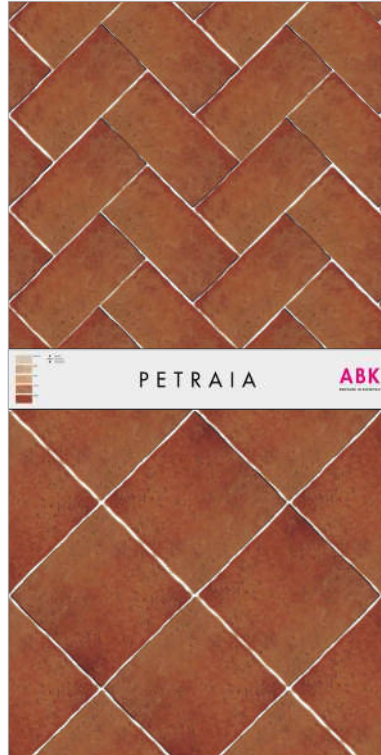

16,65X33,3 • 33,3X33,3

C 80

- **K-PEF01**
  BEIGE
- **K-PEF02**
  COTTO
- **K-PEF03**
  OCRA
- **K-PEF04**
  ROSSO
- **K-PEF07**
  ALMOND