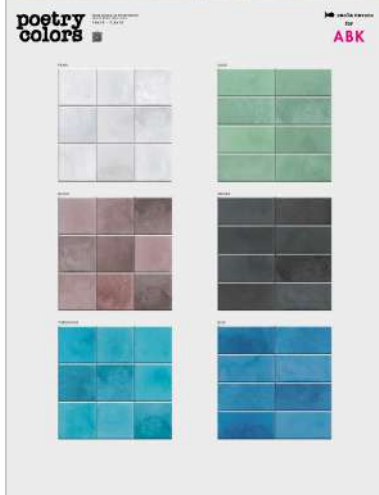

SHOWROOM SET

PANELS 100X200

€ 110