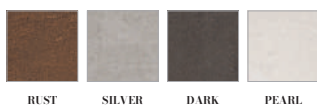

KIT6MMI9
KIT TOZZ. 10X10
INTERNO 9 WIDE 6MM
€ 4,50

SAMPLES BOX

KITPROI9
KIT TOZZ. 10X10
INTERNO 9 WIDE 9MM
€ 4,00