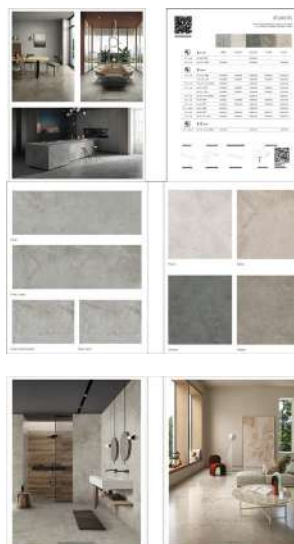

**XXC-AT**  
CATALOGO

**XXD-AT**  
LEAFLET

**XFOLDAT**  
FOLDER

SAMPLES BOX

**KIT6MMAT**  
KIT TOZZ. 10X20  
ATLANTIS 6MM  
€ 4,50

**DISP6MMABK**  
SAMPLES BOX A 39 ALLOG-  
GI PER TOZZETTI 6MM  
€ 12,00

PANELS 100X200