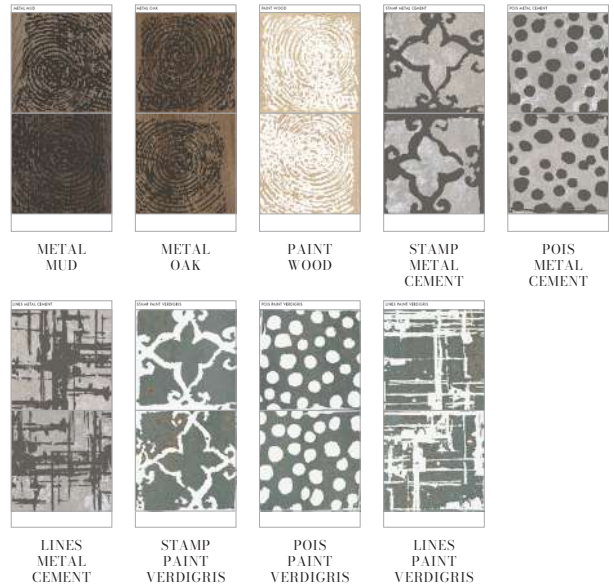

WWPD01
TABLE DISPLAY WIDE&STYLE MINI
10 PANNELLI (1 GRAFICO)
10 PANELS (1 GRAPHIC)
DIM. 35L X 26P X 30H
€ 75