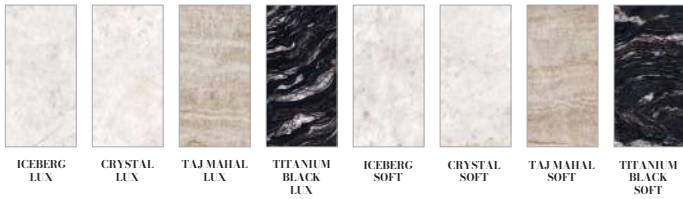

KIT6MMSG
KIT TOZZ. 10X20
SENSI GEMS 6MM
€ 12,00

PANELS 100X200