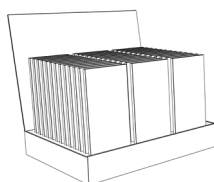

DISP6MMABK

SAMPLES BOX A 39 ALLOGGI PER TOZZETTI 6MM
€ 12,00

PANELS 100X200