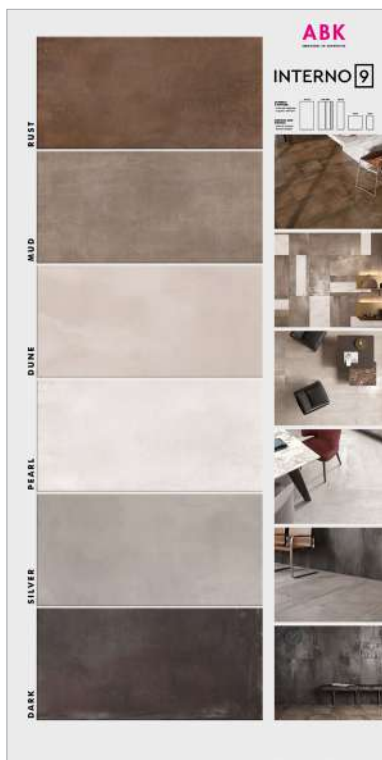

## PANELS 100X200

**K-19T01** € 80  
RIEPILOGO COLORI/  
COLOURS CHART

**60X60** R c 80 L c 90  
**K-19A01** RUST LAPP  
**K-19A02** MUD LAPP  
**K-19A03** DUNE LAPP  
**K-19A04** PEARL RETT  
**K-19A05** SILVER RETT  
**K-19A06** DARK RETT