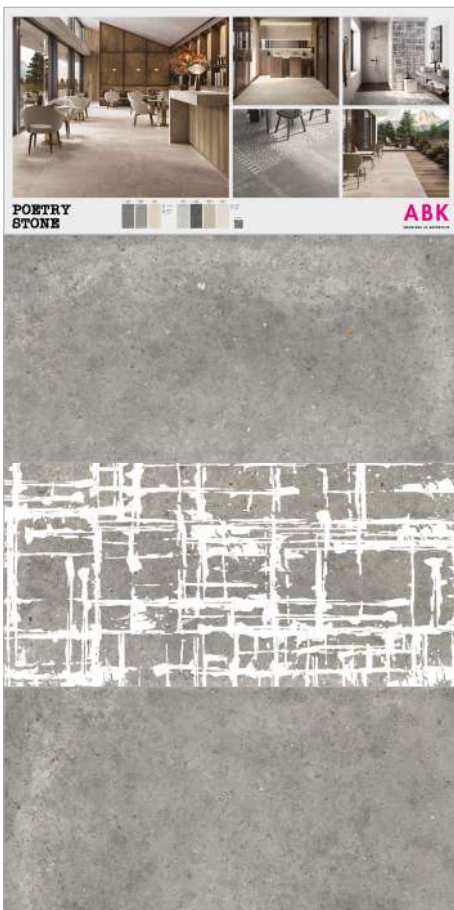

60X120 PIRENEI
C 110
K-PSC05
GREY • LINES GREY
K-PSC06
ECRU • CARVING ECRU