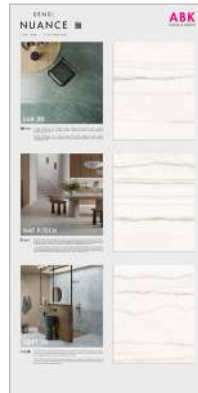

WWNU01

SET SENSI NUANCE
8 PEZZI • 1 PANNELLO GRAFICO
8 PIECES • 1 GRAPHIC PANEL
DIM. 100L X 55P X 122H

€ 220

PANNELLO GRAFICO
GRAPHIC PANEL

PEZZI
PIECES: