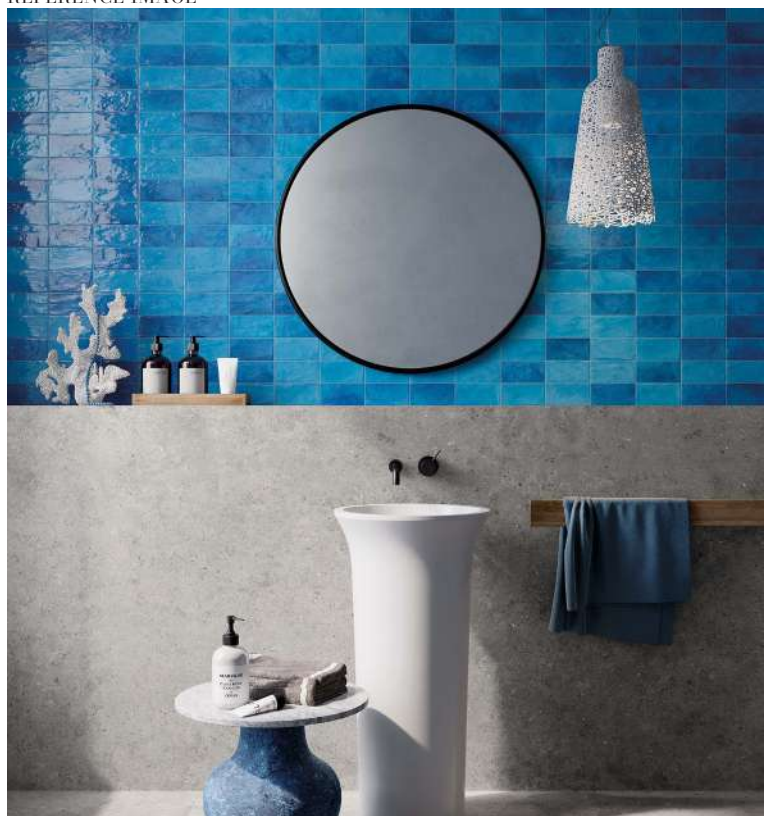

REFERENCE IMAGE