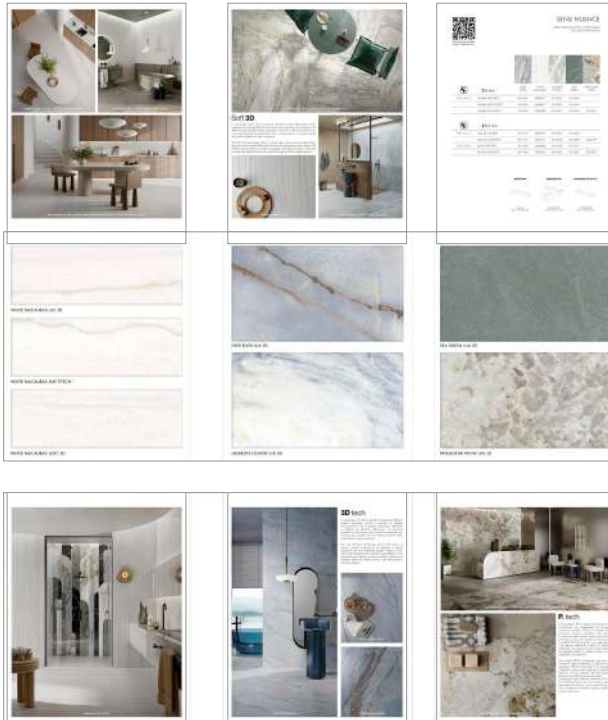

SENSI FANTASY  
ABACUS  
60X120

SENSI NUANCE  
WHITE MACAUBAS  
60X120

SENSI NUANCE  
SEA GREEN  
120X120

REFERENCE IMAGES

**XXC-NU**  
CATALOGO

**XFOLDNU**  
FOLDER

SAMPLES BOX

DEEP RIVER LUX 3D    DEEP RIVER SOFT 3D    WHITE MACAUBAS LUX 3D    WHITE MACAUBAS SOFT 3D    QUARZITE FUSION LUX 3D    QUARZITE FUSION SOFT 3D    SEA GREEN LUX 3D    SEA GREEN SOFT    PATAGONIA WOW LUX 3D    PATAGONIA WOW SOFT