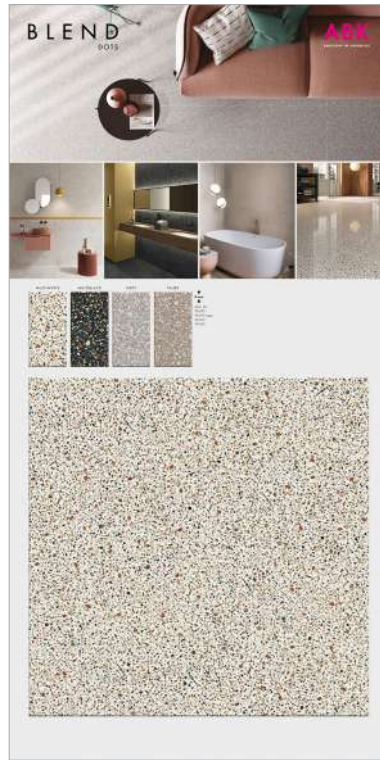

PEZZI  
PIECES

CONCRETE MOON NAT  
CONCRETE ASH NAT  
CONCRETE IRON NAT  
CONCRETE GREY COMBO

DOTS MULTIWHITE  
CONCRETE GREY

**K-BLT01**

RIEPILOGO COLORI /  
COLOURS CHART  
CONCRETE

90x90:  
ASH RETT

€ 80