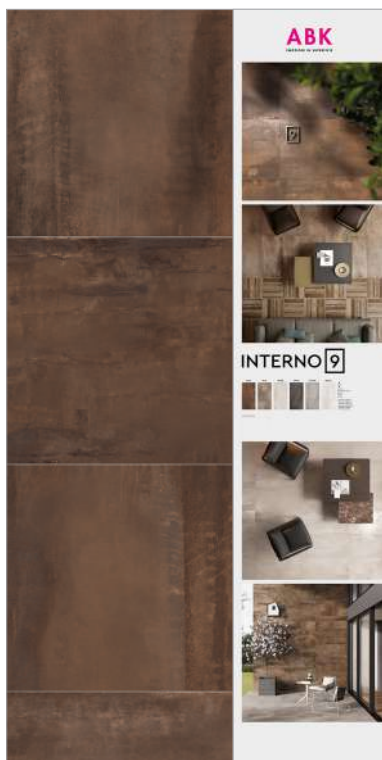

## SAMPLES BOX

**KITPROI9**  
KIT TOZZ. 10X10  
INTERNO 9 WIDE 9MM  
€ 4,00

**KIT6MMI9**  
KIT TOZZ. 10X10  
INTERNO 9 WIDE 6MM  
€ 4,50

**DISP6MMABK**  
SAMPLES BOX A 39 ALLOGGI PER TOZZETTI 6MM  
€ 12,00

## PANELS 100X200

**K-19T01** € 80  
RIEPILOGO COLORI/  
COLOURS CHART

**60X60** R c 80 L c 90  
**K-19A01** RUST LAPP  
**K-19A02** MUD LAPP  
**K-19A03** DUNE LAPP  
**K-19A04** PEARL RETT  
**K-19A05** SILVER RETT  
**K-19A06** DARK RETT