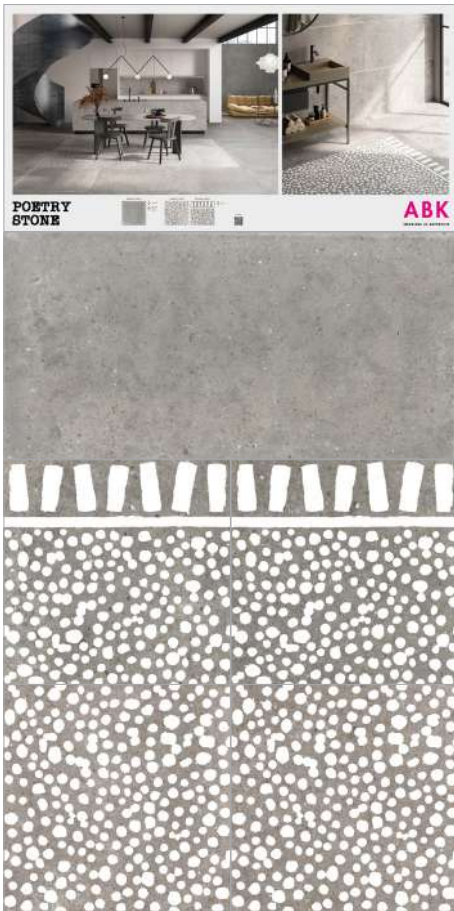

PANELS 120X240/120X280

**K-PST11**  
C 130  
RIEPILOGO COLORI /  
COLOURS CHART

**K-PST12**  
C 130  
RIEPILOGO DECORI /  
DECORS CHART

**K-PSC01**  
 C 110  
 PIRENEI GREY 60X120  
 FRINGE GREY 60X60  
 CARPET GREY 60X60