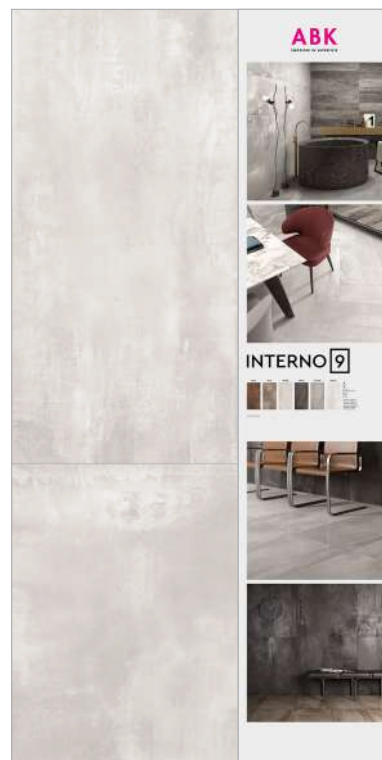

60X120 R c 80 L c 90
K-19A07 RUST RETT
K-19A08 MUD RETT
K-19A09 DUNE RETT
K-19A10 PEARL LAPP
K-19A11 SILVER LAPP
K-19A12 DARK LAPP