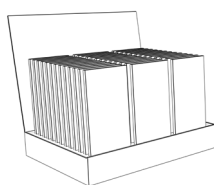

**XXC-AT**  
CATALOGO

**XXD-AT**  
LEAFLET

**XFOLDAT**  
FOLDER

SAMPLES BOX

**KIT6MMAT**  
KIT TOZZ. 10X20  
ATLANTIS 6MM  
€ 4,50

**DISP6MMABK**  
SAMPLES BOX A 39 ALLOG-  
GI PER TOZZETTI 6MM  
€ 12,00

PANELS 100X200