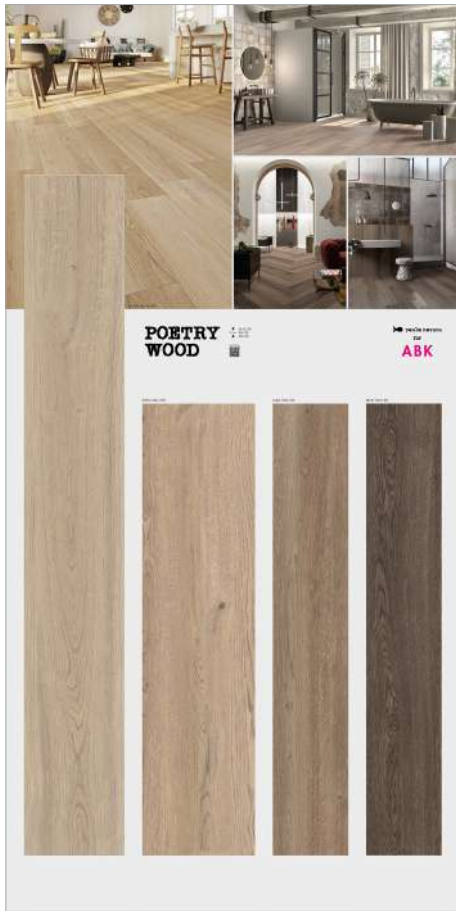

K-PWT03

C 130

RIEPILOGO COLORI /
COLOURS CHART