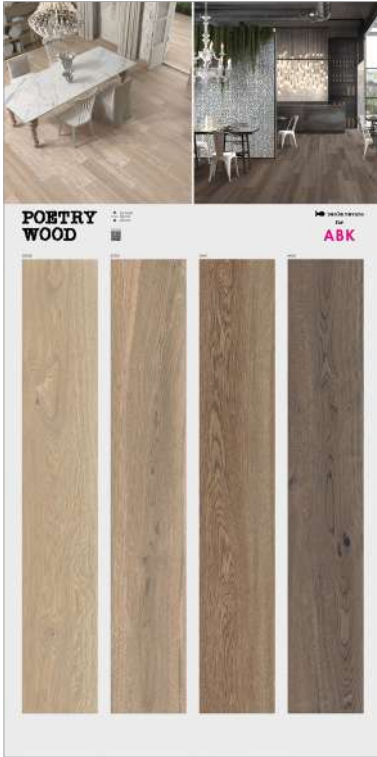

K-PWT02
C 80
RIEPILOGO COLORI /
COLOURS CHART