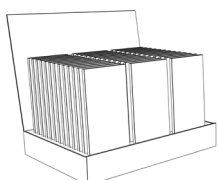

DISP6MMABK
SAMPLES BOX A 39 ALLOGGI
PER TOZZETTI 6MM
C 12,00