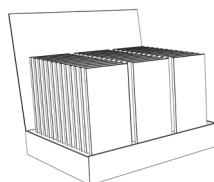

**XXC-BL**  
CATALOGO

**XXD-BL**  
LEAFLET

**XFOLDBL**  
FOLDER

SAMPLES BOX

CONCRETE MOON RETT  
CONCRETE ASH RETT  
CONCRETE GREY RETT  
CONCRETE IRON RETT

**KIT6MIMBL**  
KIT TOZZ. 10X20  
BLEND 6MM  
€ 6,00