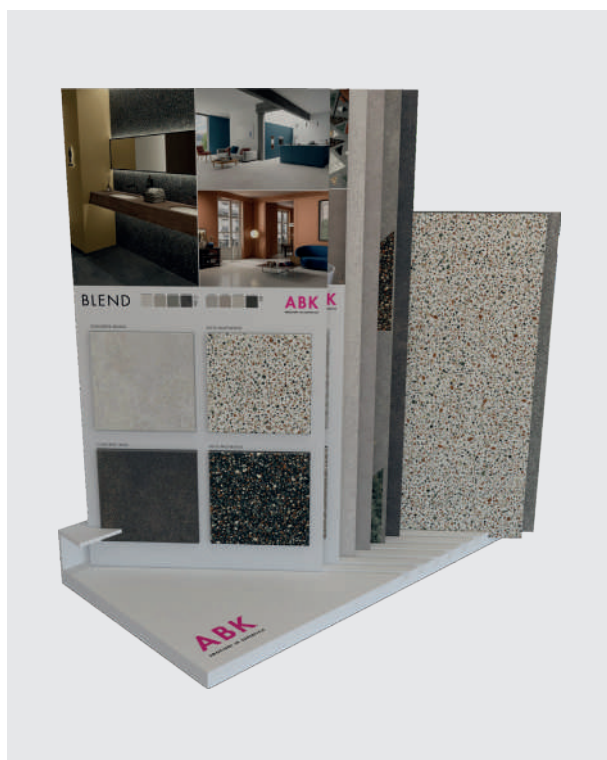

SET BLEND
7 PEZZI • 2 PANNELLI GRAFICI
7 PIECES • 2 GRAPHIC PANELS
€ 180

SHOWROOM SET