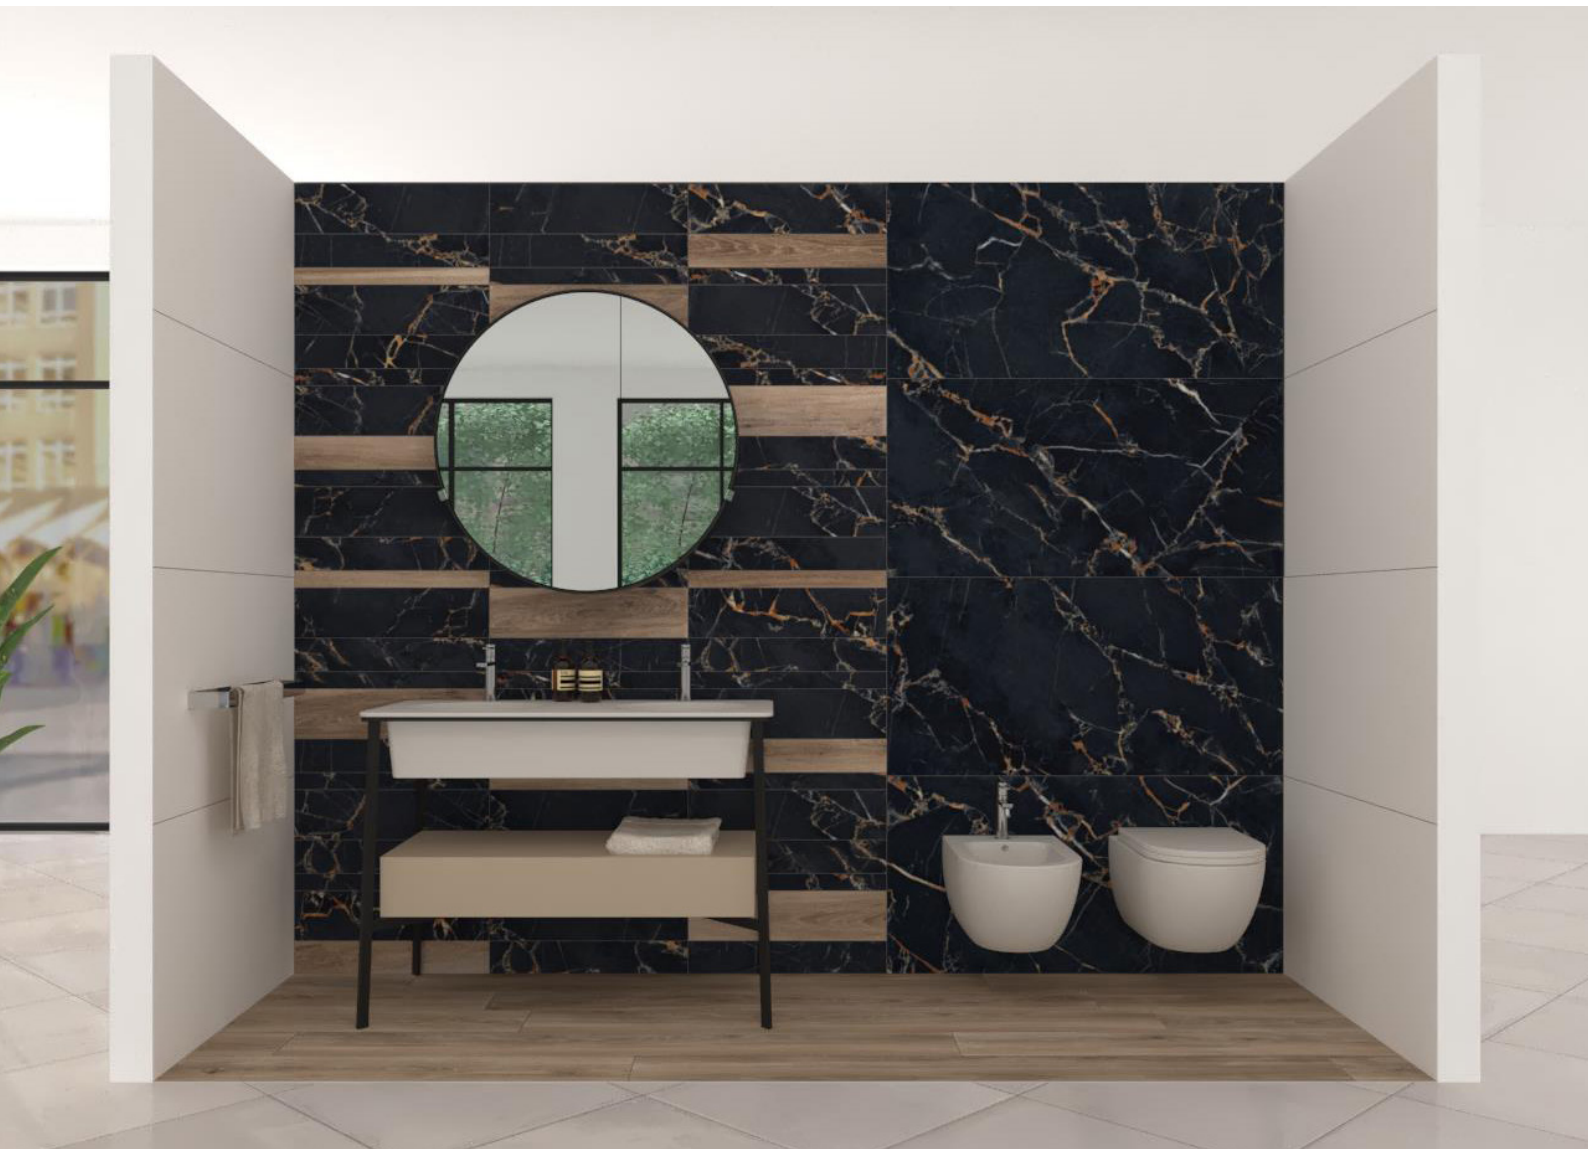

REFERENCE IMAGE

ITEMS AND FURNITURE:

SENSI SIGNORIA  
CALACATTA VENA ORO  
120X280 LUX

SENSI SIGNORIA  
PORT GOLD  
120X280 LUX / 120X120 LUX

REFERENCE IMAGE

## ITEMS AND FURNITURE:

SENSI SIGNORIA  
PORT GOLD  
60X120 NAT / MIX SIZES

ECO-CHIC  
AVANA  
20X170 RETT / MIX SIZES

WIDE&STYLE MINI  
SNOW  
60X120

REFERENCE IMAGE

ITEMS AND FURNITURE:

SENSI SIGNORIA  
LILAC GREY  
60X120 LUX / 120X120 LUX

SENSI SIGNORIA  
OPUS LILAC  
60X120 LUX

SENSI SIGNORIA  
GRIGIO SIENA  
60X120 LUX

bath.  
design

LAVABO A COLONNA  
PEDESTAL MOUNTED  
WASHBASIN  
GRIGIO SIENA

REFERENCE IMAGE

ITEMS AND FURNITURE:

SENSI SIGNORIA  
LABRADORITE  
60X120 LUX

ECO-CHIC  
NATURALE  
20X170

bath,  
design

TOP LAVABO INTEGRATO 1 VASCA  
INTEGRATED TOP WITH 1 WASHBASIN  
ROMA IMPERIALE

PORTA ASCIUGAMANI IN METALLO  
METAL TOWEL RAIL

TOP PORTA OGGETTI  
VANITY TOP  
INTERNO 9 RUST