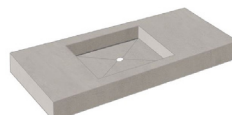

SENSI SIGNORIA  
OPUS LILAC  
60X120 LUX

SENSI SIGNORIA  
GRIGIO SIENA  
60X120 LUX

bath.  
design

LAVABO A COLONNA  
PEDESTAL MOUNTED  
WASHBASIN  
GRIGIO SIENA

REFERENCE IMAGE

ITEMS AND FURNITURE:

SENSI SIGNORIA  
LABRADORITE  
60X120 LUX

CROSSROAD BRICK  
BLUE  
7.5X30

WIDE&STYLE MINI  
WHALE  
60X120

ECO-CHIC  
AVANA  
20X170 RETT

REFERENCE IMAGE

ITEMS AND FURNITURE:

SENSI SIGNORIA  
ROMA IMPERIALE  
120X280 LUX / 60X120 LUX

WIDE&STYLE MINI  
SNOW  
60X120

ECO-CHIC  
NATURALE  
20X170

bath,  
design

TOP LAVABO INTEGRATO 1 VASCA  
INTEGRATED TOP WITH 1 WASHBASIN  
ROMA IMPERIALE

PORTA ASCIUGAMANI IN METALLO  
METAL TOWEL RAIL

TOP PORTA OGGETTI  
VANITY TOP  
INTERNO 9 RUST