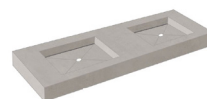

REFERENCE IMAGE

ITEMS AND FURNITURE:

SENSI NUANCE  
DEEP RIVER  
60X120

WIDE&STYLE MINI  
CLOUD  
60X120

POETRY WOOD  
GOLD  
20X120

REFERENCE IMAGE

ITEMS AND FURNITURE:

SENSI NUANCE  
SEA GREEN  
120X280

SENSI FANTASY  
BALI  
120X280

SENSI 900  
CARRARA  
120X120

bath.  
design

TOP LAVABO INTEGRATO 2 VASCHE  
INTEGRATED TOP WITH 2 WASHBASINS  
SENSI NUANCE SEA GREEN

TOP PORTA OGGETTI  
VANITY TOP  
SENSI NUANCE SEA GREEN

bath  
design

TOP PORTA LAVABO  
WASHBASIN TOP  
SENSI ROMA WHITE

REFERENCE IMAGE

ITEMS AND FURNITURE:

SENSI NUANCE  
QUARZITE FUSION  
60X120

WIDE&STYLE MINI  
SNOW  
60X120

POETRY WOOD  
GOLD  
20X120