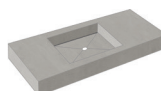

REFERENCE IMAGE

ITEMS AND FURNITURE:

-  BLEND
CONCRETE GREY
60X120 RETT / 60X60 RETT
-  BLEND
COMBO GREY
60X120 RETT
-  CROSSROAD CHALK
WHITE
60X120 RETT
-  MATITA ALLUMINIO
WHITE
0,5X120

bath
design

TOP LAVABO INTEGRATO I VASCA
INTEGRATED TOP WITH 1 WASHBASIN
CHROME WHITE
DIM. 90L X 55P X 15H

TOP PORTA OGGETTI
VANITY TOP
CHROME WHITE
DIM. 90L X 35P X 4H

REFERENCE IMAGE

ITEMS AND FURNITURE:

- 

BLEND
CONCRETE IRON
60X120 RETT
- 

PLAY
DROPS MULTIWHITE
20X20
- 

WIDE&STYLE
RAINBOW BOSCO
120X280 RETT
- 

ECO CHIC
NATURALE
20X120 RETT

bath
design

TOP PORTA LAVABO
WASHBASIN TOP
ECO CHIC NATURALE
DIM. 120L X 50P X 8H

REFERENCE IMAGE

ITEMS AND FURNITURE:

- 

BLEND
CONCRETE MOON
60X120 RETT
- 

BLEND
DOTS MULTIWHITE
60X120 RETT
- 

LISTELLO
RAINBOW SENAPE
5X120

REFERENCE IMAGE

ITEMS AND FURNITURE:

BLEND
CONCRETE IRON
60X120 RETT

BLEND
DOTS MULTIBLACK
60X120 RETT

WIDE&STYLE
RAINBOW SENAPE
120X280 RETT

bath
design

LAVABO A COLONNA
PEDESTAL MOUNTED WASHBASIN
INTERNO 9 WIDE RUST
DIM. 50L X 50P X 85H