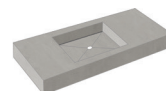

REFERENCE IMAGE

ITEMS AND FURNITURE:

-  BLEND
CONCRETE GREY
60X120 RETT / 60X60 RETT
-  BLEND
COMBO GREY
60X120 RETT
-  CROSSROAD CHALK
WHITE
60X120 RETT
-  MATITA ALLUMINIO
WHITE
0,5X120

bath
design

TOP LAVABO INTEGRATO I VASCA
INTEGRATED TOP WITH 1 WASHBASIN
CHROME WHITE
DIM. 90L X 55P X 15H

LISTELLO
RAINBOW SENAPE
5X120

REFERENCE IMAGE

ITEMS AND FURNITURE:

BLEND
CONCRETE IRON
60X120 RETT

BLEND
DOTS MULTIBLACK
60X120 RETT

WIDE&STYLE
RAINBOW SENAPE
120X280 RETT

bath
design

LAVABO A COLONNA
PEDESTAL MOUNTED WASHBASIN
INTERNO 9 WIDE RUST
DIM. 50L X 50P X 85H

PIATTO DOCCIA
SHOWER TRAY
INTERNO 9 WIDE RUST
DIM. 120L X 90P X 4H

REFERENCE IMAGE

ITEMS AND FURNITURE:

BLEND
CONCRETE MOON
120X280 RETT

BLEND
DOTS TAUPE
60X120 RETT

SENSI GEMS
TAJ MAHAL
120X280 SOFT

bath
design

TOP LAVABO INTEGRATO 1 VASCA
INTEGRATED TOP WITH 1 WASHBASIN
BLEND CONCRETE MOON
DIM. 90L X 55P X 15H

PORTA ASCIUGAMANI IN METALLO/
METAL TOWEL RAIL
COLORE / COLOR: BIANCO
DIM. 70L X 2,5P X 7H

PIATTO DOCCLIA
SHOWER TRAY
BLEND ASH
DIM. 120L X 80P X 4H